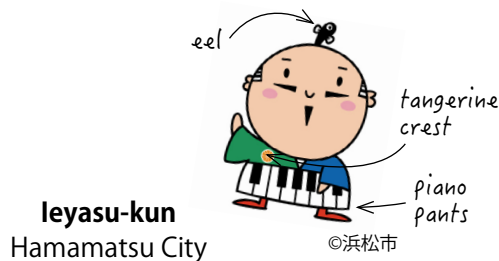

What are Yuru-Chara?

Yuru-Chara is the name for mascots in Japan which have been designed to represent local areas, companies, or events! Have you seen the Tokyo 2020 Olympic Games mascots, Miraitowa and Someity?

Every Yuru-Chara has a different personality, likes and dislikes and come in all shapes and sizes. They also have features which represent unique things from their area. For example, Someity is pink like the cherry blossoms and Miraitowa has a traditional checkered design called Ichimatsu! Check out examples of Yuru-Chara from Japan below.